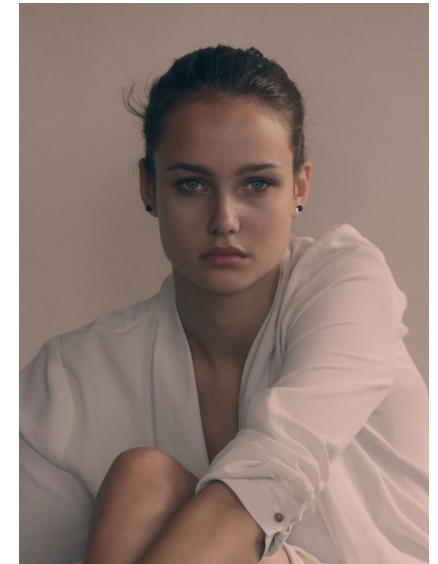

TESS KROES

Height 181cm/5'11.5" Bust 78cm/30.5" Waist 63cm/25" Hips 93cm/36.5"
Shoe 41.0 EU/10.0 US/7.0 UK Hair Light Brown Eyes Green

Ny Vestergade 5 | 1471 København | CVR: 39261545
europa@twomanagement.com