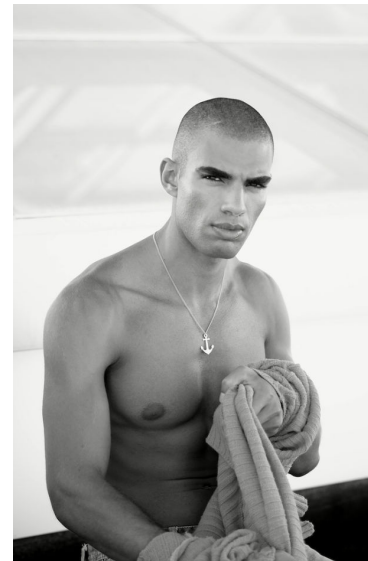

SAMY MOHAMED YOUSSEF

Height 187cm/6'1.5" Waist 77cm/30.5" Chest 98cm/38.5" Hips 97cm/38"
Hair Black Eyes Brown

Niels Hemmingsens Gade 20B, 4. | DK1153 Copenhagen | CVR: 39261545
Phone: +45 8844 6088 | info@twomanagement.com