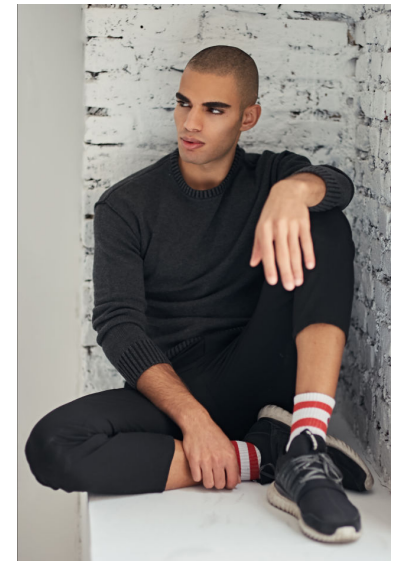

SAMY MOHAMED YOUSSEF

Height 187cm/6'1.5" Waist 77cm/30.5" Chest 98cm/38.5" Hips 97cm/38"
Hair Black Eyes Brown

Niels Hemmingsens Gade 20B, 4. | DK1153 Copenhagen | CVR: 39261545
Phone: +45 8844 6088 | info@twomanagement.com