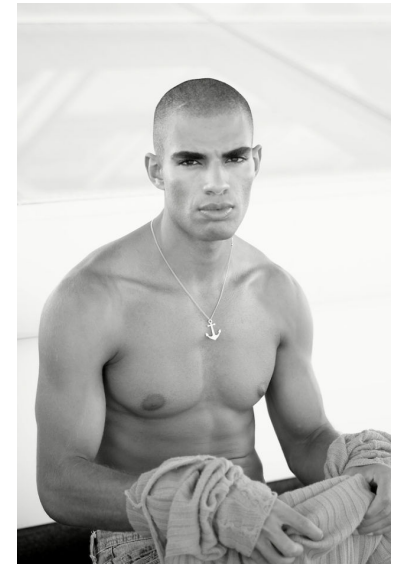

SAMY MOHAMED YOUSSEF

Height 187cm/6'1.5" Waist 77cm/30.5" Chest 98cm/38.5" Hips 97cm/38"
Hair Black Eyes Brown

Niels Hemmingsens Gade 20B, 4. | DK1153 Copenhagen | CVR: 39261545
Phone: +45 8844 6088 | info@twomanagement.com