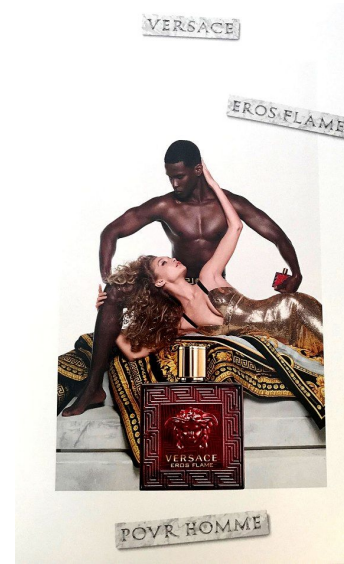

SALOMON DIAZ

Height 188cm/6'2" Waist 76cm/30" Chest 92cm/36"
Hair Black Eyes Brown

8000 Sunset Blvd Suite A201 | Los Angeles, CA 90046
Phone: +1 310 276 0020 | info@twomanagement.com