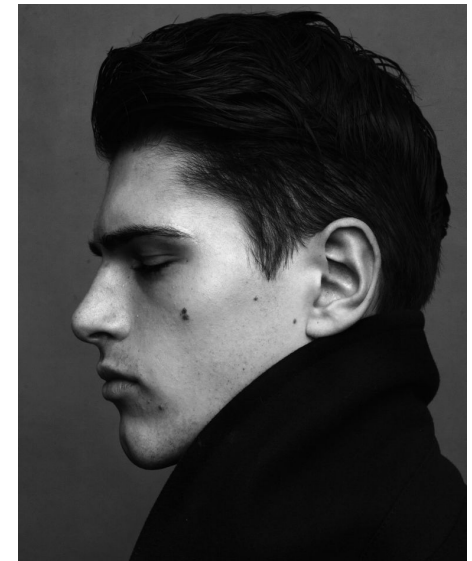

PIETRO

Height 184cm/6'0.5" Waist 80cm/31.5" Chest 96cm/38" Hips 96cm/38"
Hair Brown Venetian Eyes Hazel

FW collection 19/20

Ny Vestergade 5 | 1471 København | CVR: 39261545
europa@twomanagement.com