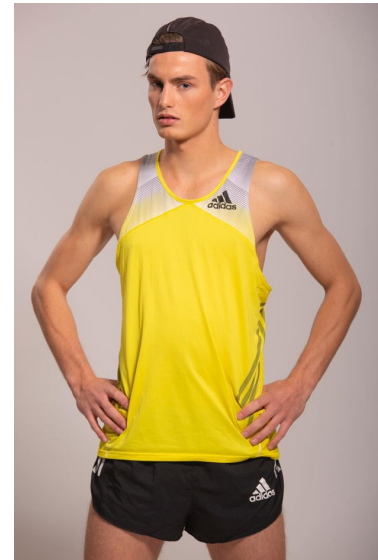

PHILIP COSSEE

Height 185cm/6'1" Waist 80cm/31.5" Chest 93cm/36.5" Hips 91cm/36"
Hair Dark Blonde Eyes Blue

Ny Vestergade 5 | 1471 København | CVR: 39261545
europa@twomanagement.com