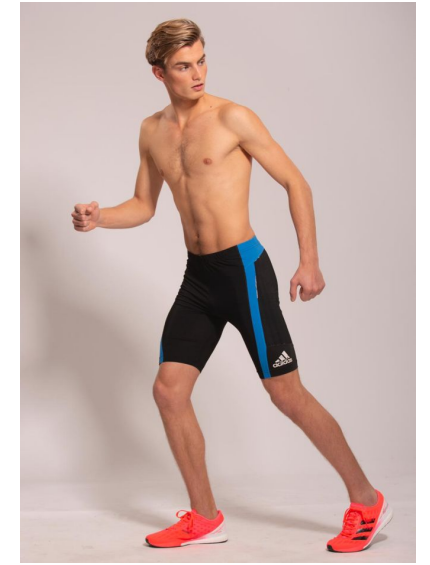

PHILIP COSSEE

Height 185cm/6'1" Waist 80cm/31.5" Chest 93cm/36.5" Hips 91cm/36"
Hair Dark Blonde Eyes Blue

Ny Vestergade 5 | 1471 København | CVR: 39261545
europa@twomanagement.com