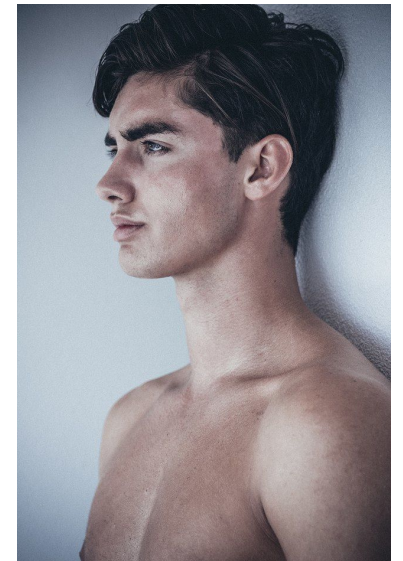

PASCAL SAAL

Height 187cm/6'1.5" Waist 81cm/32" Chest 96cm/38"
Hair Brown Eyes Green/Brown

8000 Sunset Blvd Suite A201 | Los Angeles, CA 90046
Phone: +1 310 276 0020 | info@twomanagement.com