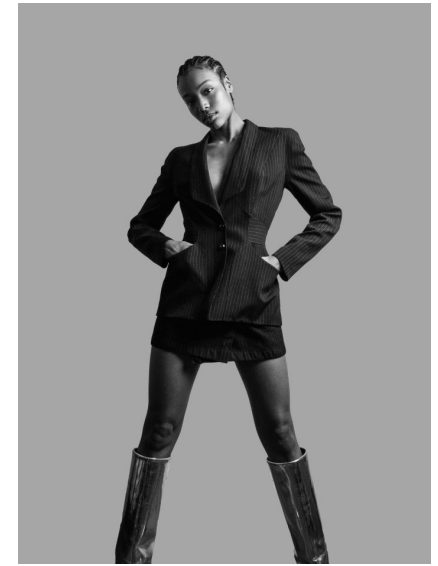

OLIVIA VALIN

Height 173cm/5'8" Bust 85cm/33.5" Waist 61cm/24" Hips 89cm/35"
Shoe 39.0 EU/8.0 US/6.0 UK Hair Dark Brown Eyes Brown

Ny Vestergade 5 | 1471 København | CVR: 39261545
europa@twomanagement.com