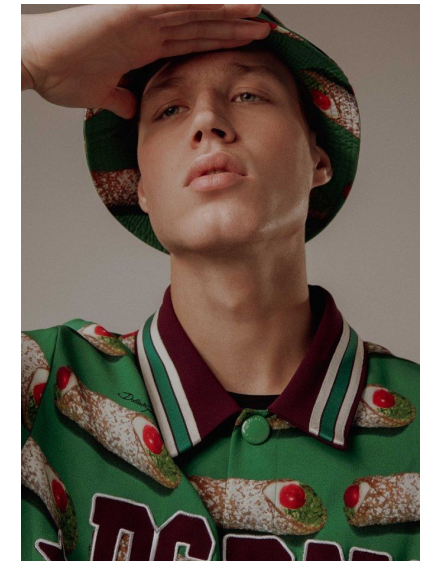

MICHAEL ODER

Height 188cm/6'2" Waist 79cm/31" Chest 96cm/38"
Hair Blonde Eyes Blue/Grey

Niels Hemmingsens Gade 20B, 4. | DK1153 Copenhagen | CVR: 39261545
Phone: +45 8844 6088 | info@twomanagement.com