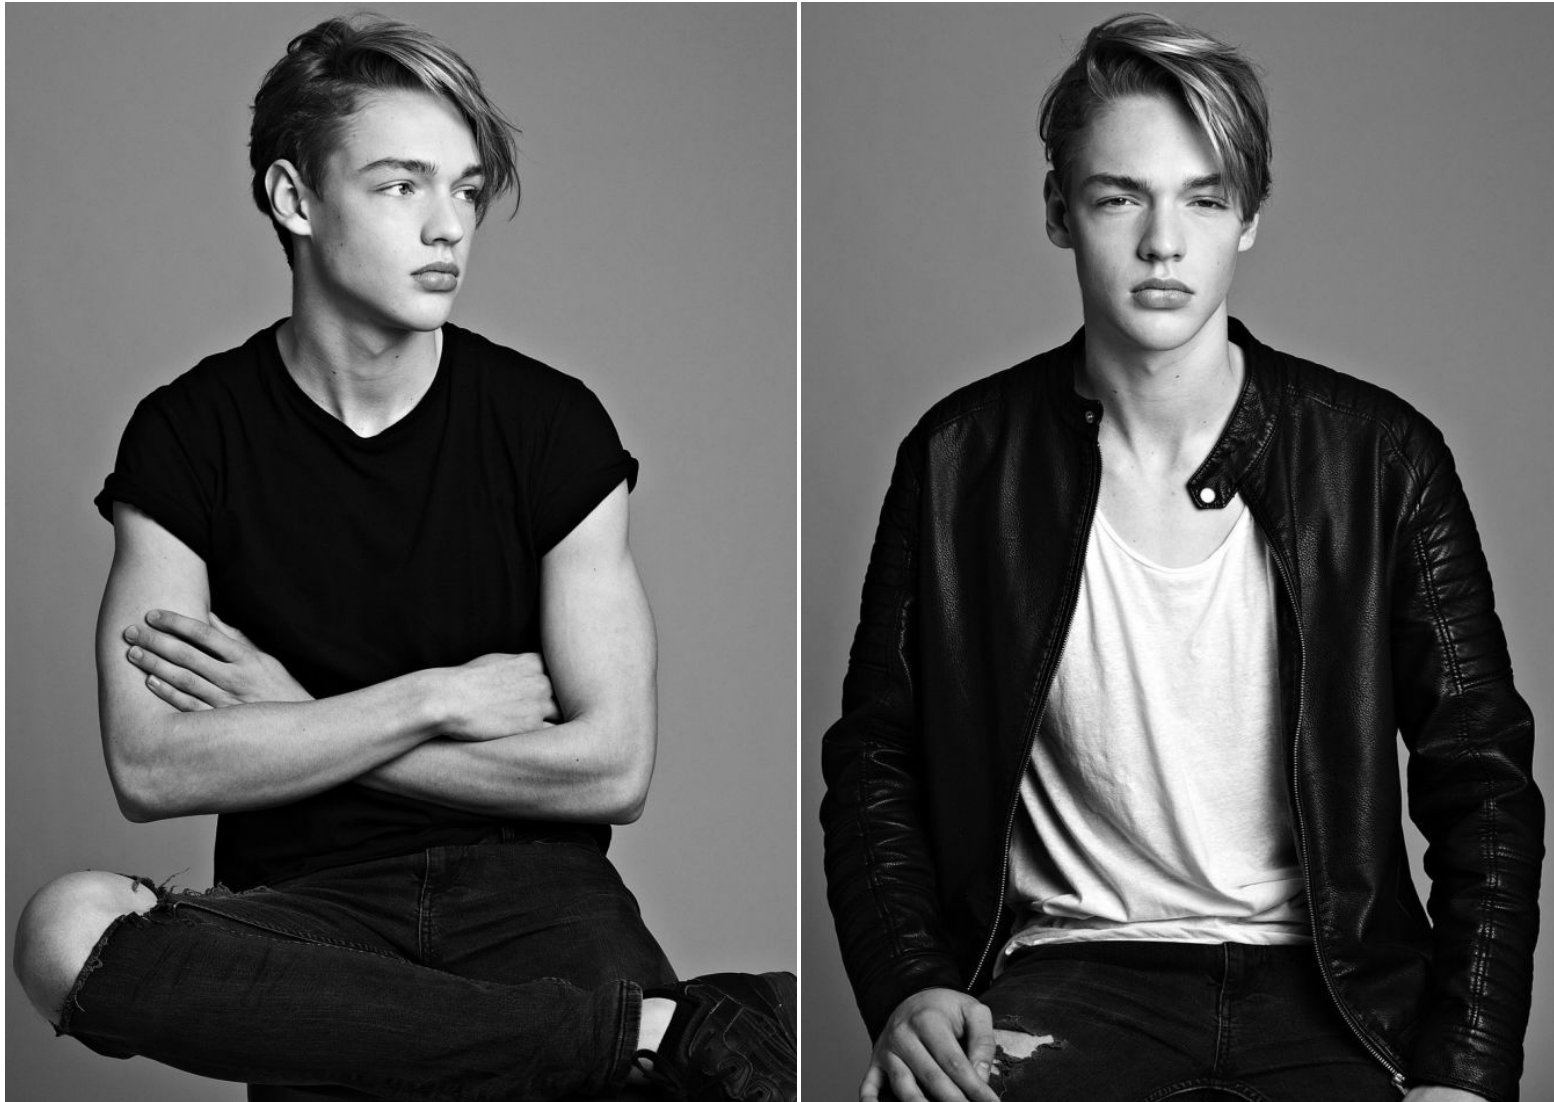

MAIK

Height 189cm/6'2.5" Waist 80cm/31.5" Chest 97cm/38" Hips 97cm/38" Hair Blonde Eyes Blue

MAIK

Height 189cm/6'2.5" Waist 80cm/31.5" Chest 97cm/38" Hips 97cm/38" Hair Blonde Eyes Blue

MAIK

Height 189cm/6'2.5" Waist 80cm/31.5" Chest 97cm/38" Hips 97cm/38" Hair Blonde Eyes Blue