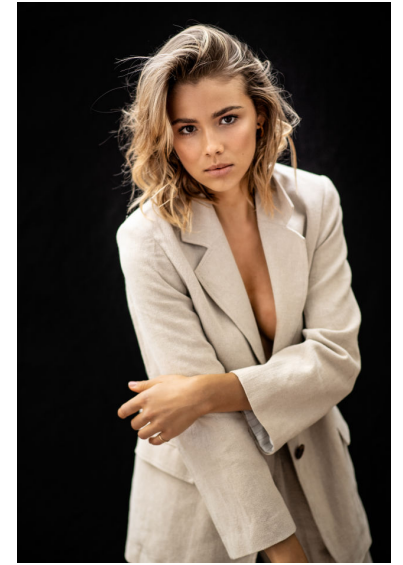

LOTTE WEIßBACH

Height 180cm/5'11" Bust 90cm/35.5" Waist 72cm/28.5" Hips 99cm/39"
Shoe 40.0 EU/9.0 US/6.5 UK Hair Blonde Eyes Brown

Ny Vestergade 5 | 1471 København | CVR: 39261545
europe@twomanagement.com