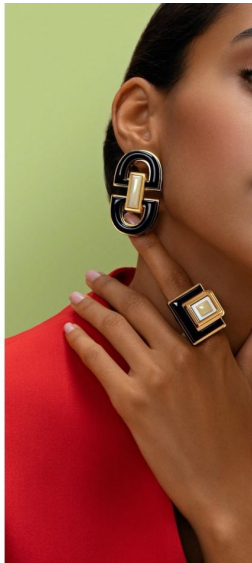

LIANA SEROVA

Height 174cm/5'8.5" Bust 82cm/32.5" Waist 62cm/24.5" Hips 90cm/35.5"
Shoe 40.0 EU/9.0 US/6.5 UK Hair Dark Brown Eyes Brown

THE ICONIC '70S

Ny Vestergade 5 | 1471 København | CVR: 39261545
europa@twomanagement.com