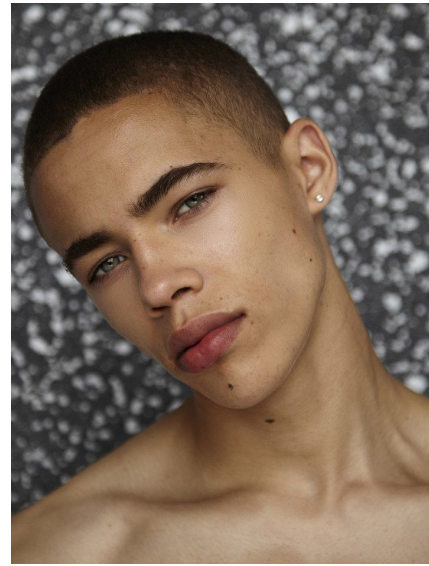

JOEL MCCLEOD

Height 185cm/6'1"    Waist 79cm/31"    Chest 96cm/38"  
Hair Brown    Eyes Blue/Green

Niels Hemmingsens Gade 20B, 4. | DK1153 Copenhagen | CVR: 39261545  
Phone: +45 8844 6088 | [info@twomanagement.com](mailto:info@twomanagement.com)