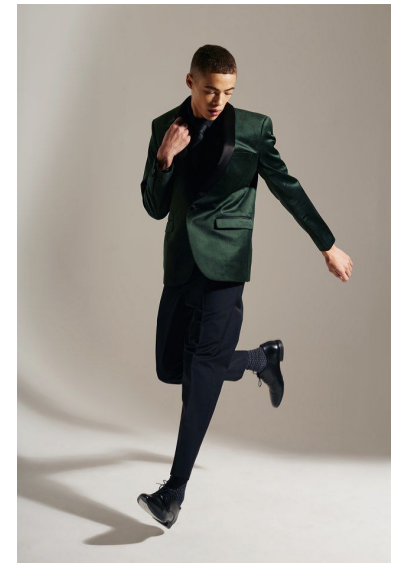

JOEL MCCLEOD

Height 185cm/6'1"    Waist 79cm/31"    Chest 96cm/38"  
Hair Brown    Eyes Blue/Green

Niels Hemmingsens Gade 20B, 4. | DK1153 Copenhagen | CVR: 39261545  
Phone: +45 8844 6088 | [info@twomanagement.com](mailto:info@twomanagement.com)