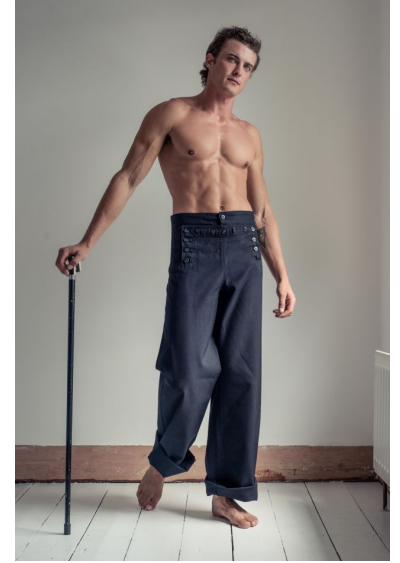

JACK ELLIS

Height 183cm/6'0" Waist 79cm/31" Chest 96cm/38"
Hair Brown Eyes Blue/Green

Ny Vestergade 5 | 1471 København | CVR: 39261545
europa@twomanagement.com