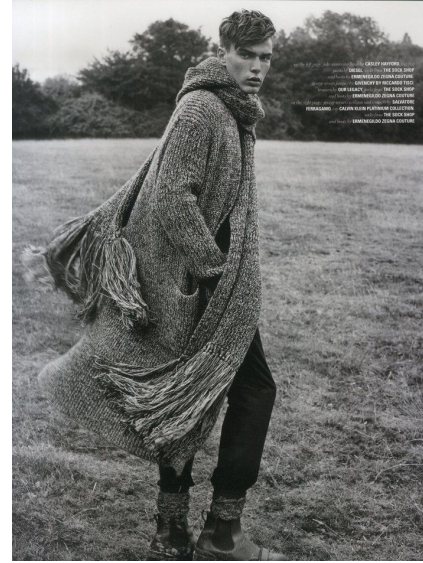

GEORGE BLAXALL

Height 188cm/6'2" Waist 76cm/30" Chest 97cm/38"
Hair Brown Eyes Blue

8000 Sunset Blvd Suite A201 | Los Angeles, CA 90046
Phone: +1 310 276 0020 | info@twomanagement.com