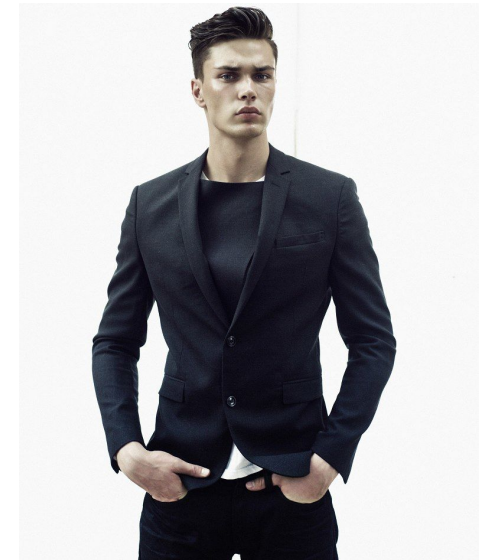

GEORGE BLAXALL

Height 188cm/6'2" Waist 76cm/30" Chest 97cm/38"
Hair Brown Eyes Blue

8000 Sunset Blvd Suite A201 | Los Angeles, CA 90046
Phone: +1 310 276 0020 | info@twomanagement.com