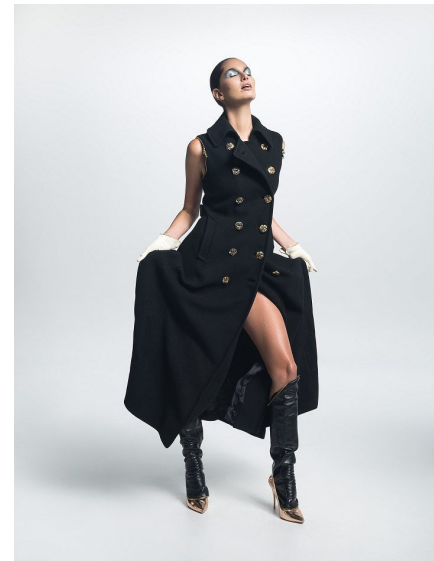

GABRIELA LIMA

Height 179cm/5'10.5" Bust 84cm/33" Waist 61cm/24" Hips 92cm/36"
Shoe 40.0 EU/9.0 US/6.5 UK Hair Brown Eyes Brown

8000 Sunset Blvd Suite A201 | Los Angeles, CA 90046
Phone: +1 310 276 0020 | info@twomanagement.com