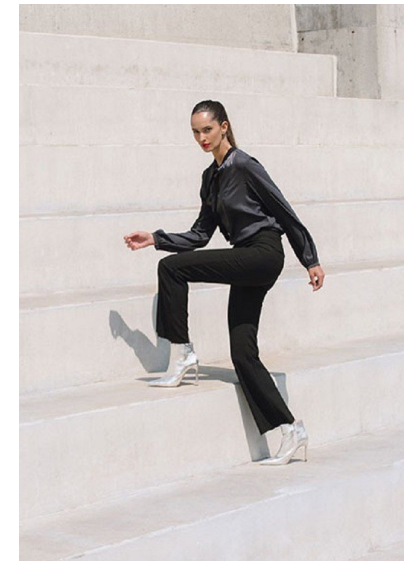

GABRIELA LIMA

Height 179cm/5'10.5" Bust 84cm/33" Waist 61cm/24" Hips 92cm/36"
Shoe 40.0 EU/9.0 US/6.5 UK Hair Brown Eyes Brown

8000 Sunset Blvd Suite A201 | Los Angeles, CA 90046
Phone: +1 310 276 0020 | info@twomanagement.com