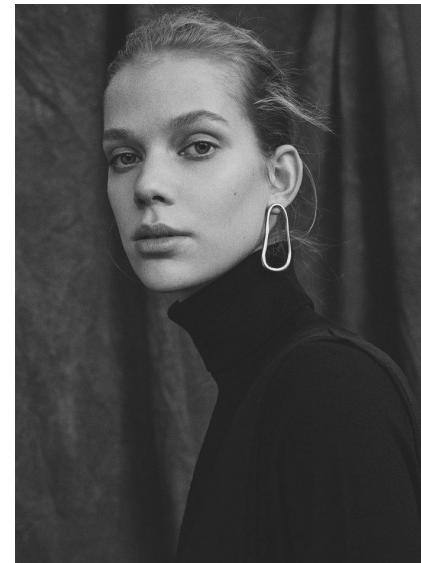

ELLE OTTENS

Height 176cm/5'9.5" Bust 82cm/32.5" Waist 60cm/23.5" Hips 89cm/35"
 Shoe 38.0 EU/7.0 US/5.0 UK Hair Dark Blonde Eyes Blue

Niels Hemmingsens Gade 20B, 4. | DK1153 Copenhagen | CVR: 39261545
 Phone: +45 8844 6088 | info@twomanagement.com