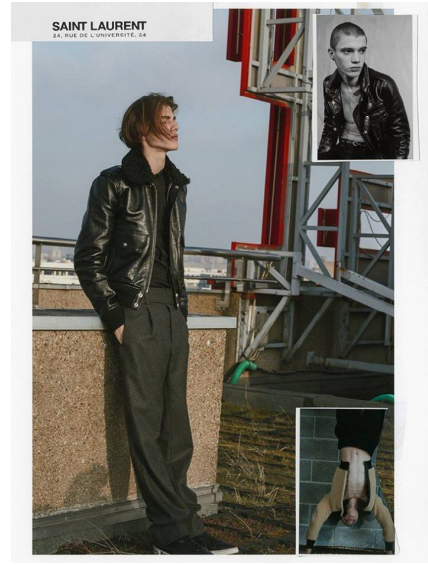

DALIBOR UROSEVIC

Waist 70cm/27.5" Chest 91cm/36" Hips 88cm/34.5"
Hair Brown Eyes Brown

8000 Sunset Blvd Suite A201 | Los Angeles, CA 90046
Phone: +1 310 276 0020 | info@twomanagement.com