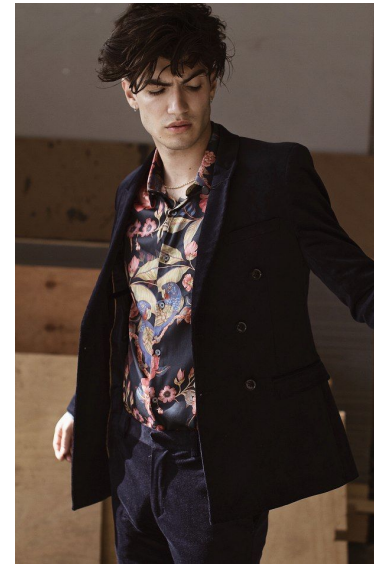

CHARLIE GEORGIO

Height 186cm/6'1.5" Waist 76cm/30" Chest 91cm/36"
 Hair Brown Eyes Brown

Niels Hemmingsens Gade 20B, 4. | DK1153 Copenhagen | CVR: 39261545
 Phone: +45 8844 6088 | info@twomanagement.com