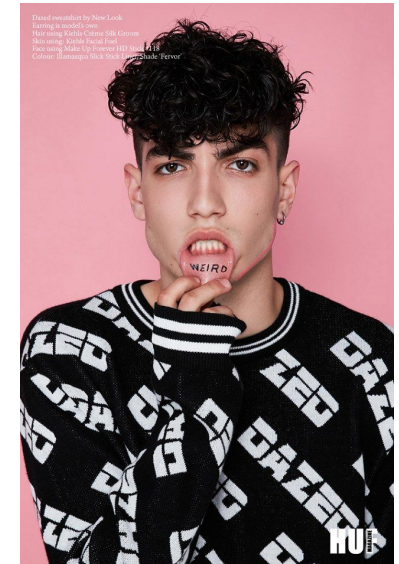

CHARLIE GEORGIO

Height 186cm/6'1.5" Waist 76cm/30" Chest 91cm/36"
 Hair Brown Eyes Brown

Niels Hemmingsens Gade 20B, 4. | DK1153 Copenhagen | CVR: 39261545
 Phone: +45 8844 6088 | info@twomanagement.com