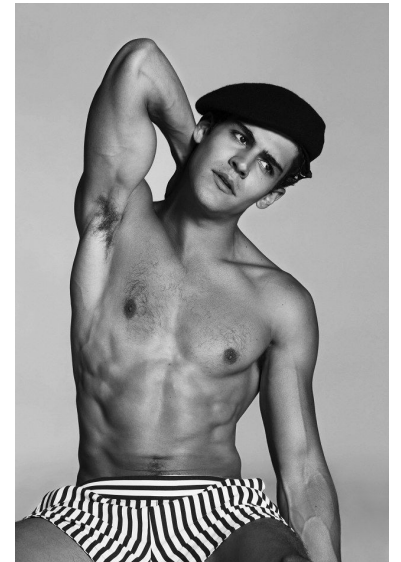

BAU

Height 184cm/6'0.5" Waist 80cm/31.5" Chest 101cm/40"
Hair Dark Brown Eyes Brown

Niels Hemmingsens Gade 20B, 4. | DK1153 Copenhagen | CVR: 39261545
Phone: +45 8844 6088 | info@twomanagement.com