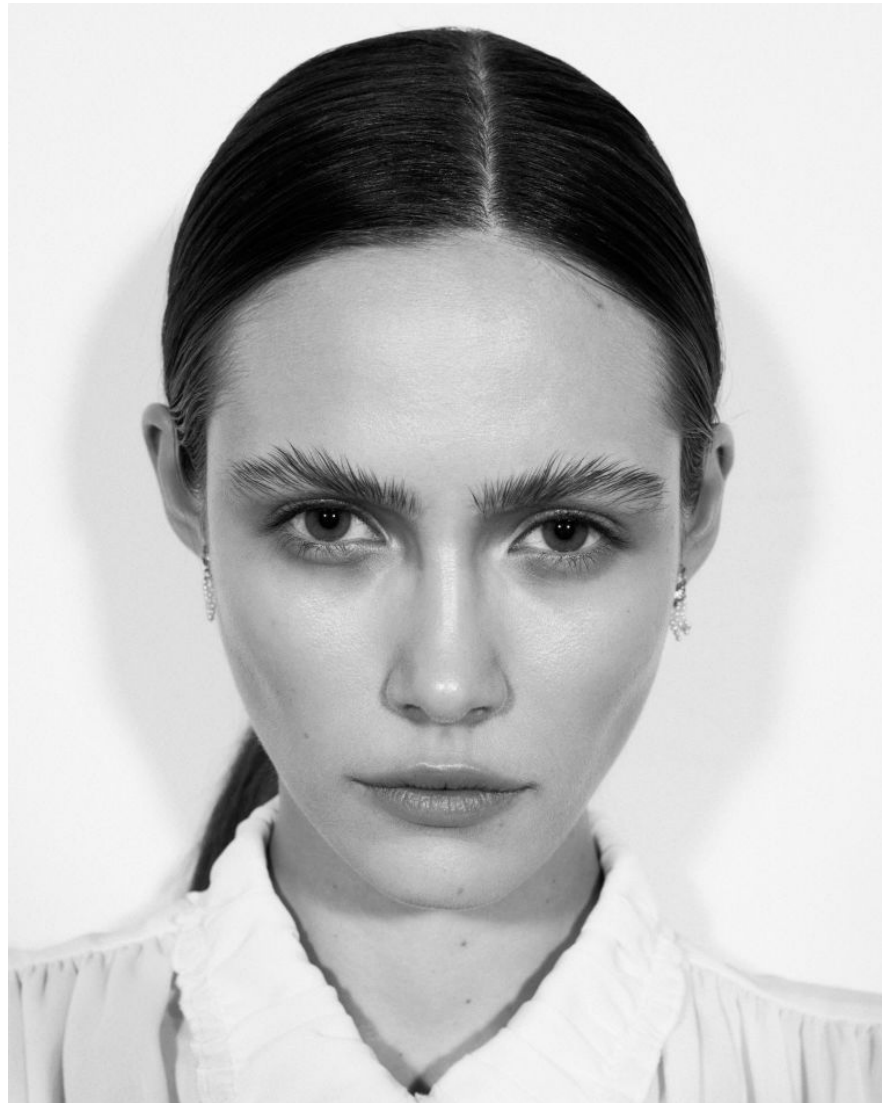

ALESSANDRA VO

Height 176cm/5'9.5" Bust 81cm/32" Waist 60cm/23.5" Hips 88cm/34.5" Shoe 39.0 EU/8.0 US/6.0 UK Hair Brown Eyes Hazel

ALESSANDRA VO

Height 176cm/5'9.5" Bust 81cm/32" Waist 60cm/23.5" Hips 88cm/34.5" Shoe 39.0 EU/8.0 US/6.0 UK Hair Brown Eyes Hazel

ALESSANDRA VO

Height 176cm/5'9.5" Bust 81cm/32" Waist 60cm/23.5" Hips 88cm/34.5" Shoe 39.0 EU/8.0 US/6.0 UK Hair Brown Eyes Hazel