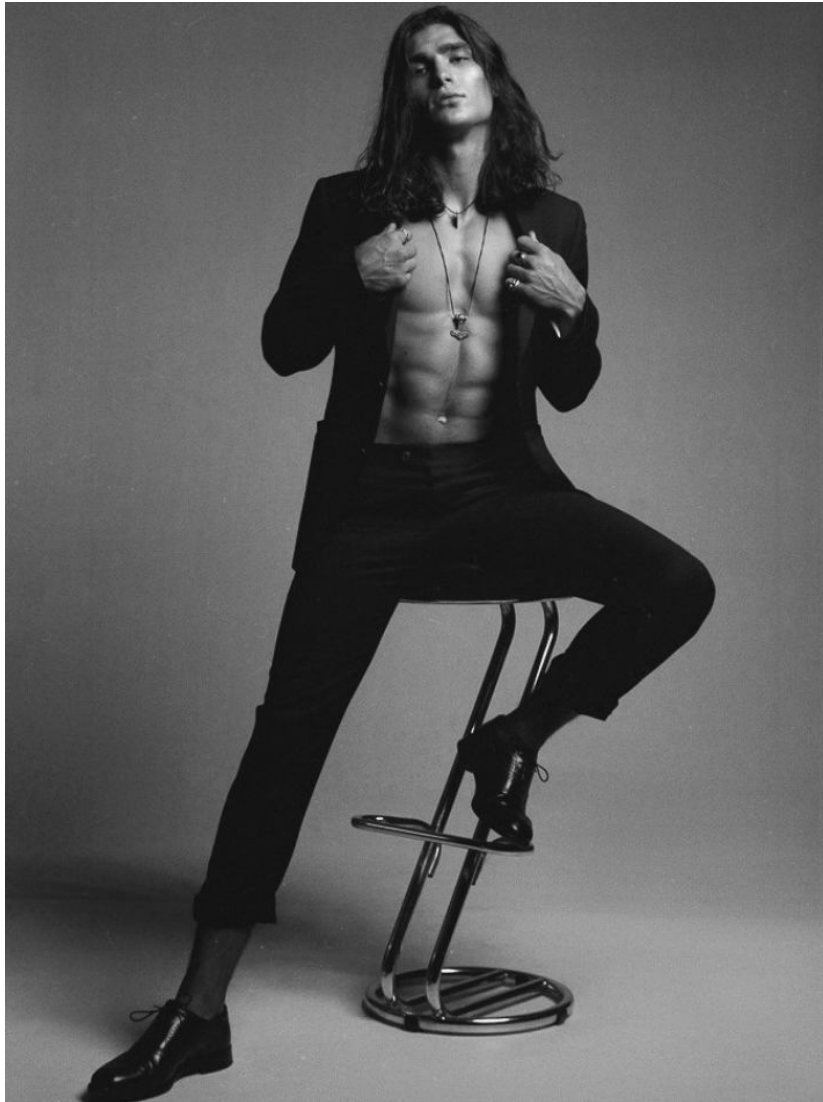

ALEKSEY G

Height 184cm/6'0.5" Waist 77cm/30.5" Chest 97cm/38" Hips 97cm/38" Hair Brown Eyes Blue

ALEKSEY G

Height 184cm/6'0.5" Waist 77cm/30.5" Chest 97cm/38" Hips 97cm/38" Hair Brown Eyes Blue

ALEKSEY G

Height 184cm/6'0.5" Waist 77cm/30.5" Chest 97cm/38" Hips 97cm/38" Hair Brown Eyes Blue

Photography&Retouch / **WZY** Make-up / **MENGLI** Model / **ALISHA&MASHA**

ALEKSEY G

Height 184cm/6'0.5" Waist 77cm/30.5" Chest 97cm/38" Hips 97cm/38" Hair Brown Eyes Blue

ALEKSEY G

Height 184cm/6'0.5" Waist 77cm/30.5" Chest 97cm/38" Hips 97cm/38" Hair Brown Eyes Blue

ALEKSEY G

Height 184cm/6'0.5" Waist 77cm/30.5" Chest 97cm/38" Hips 97cm/38" Hair Brown Eyes Blue

ALEKSEY G

Height 184cm/6'0.5" Waist 77cm/30.5" Chest 97cm/38" Hips 97cm/38" Hair Brown Eyes Blue

Height 184cm/6'0.5" Waist 77cm/30.5" Chest 97cm/38" Hips 97cm/38" Hair Brown Eyes Blue