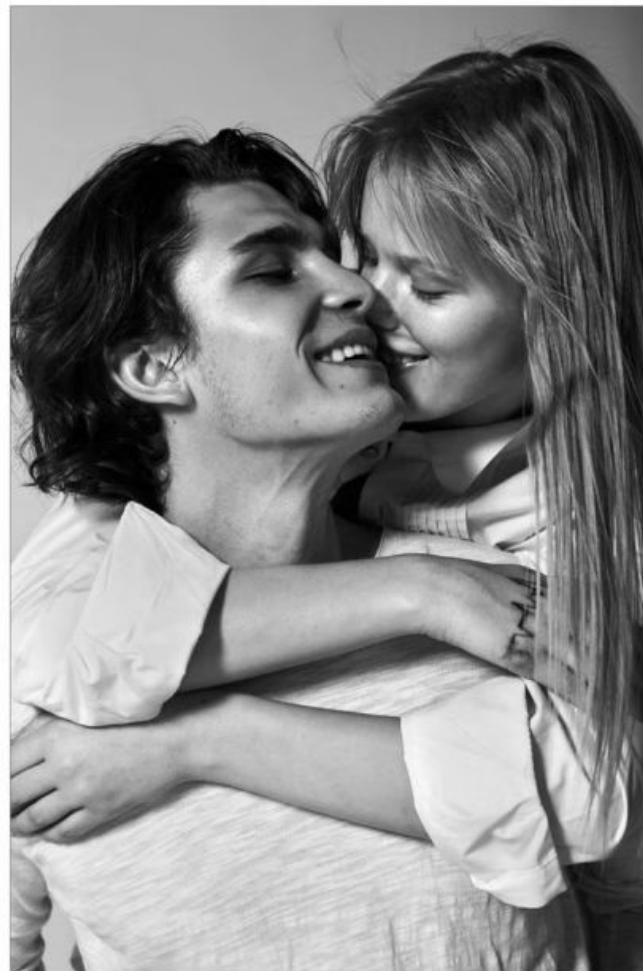

ALEKSEY G

Height 184cm/6'0.5" Waist 77cm/30.5" Chest 97cm/38" Hips 97cm/38" Hair Brown Eyes Blue

ALEKSEY G

Height 184cm/6'0.5" Waist 77cm/30.5" Chest 97cm/38" Hips 97cm/38" Hair Brown Eyes Blue

ALEKSEY G

Height 184cm/6'0.5" Waist 77cm/30.5" Chest 97cm/38" Hips 97cm/38" Hair Brown Eyes Blue

Photography&Retouch / **WZY** Make-up / **MENGLI** Model / **ALISHA&MASHA**

ALEKSEY G

Height 184cm/6'0.5" Waist 77cm/30.5" Chest 97cm/38" Hips 97cm/38" Hair Brown Eyes Blue

ALEKSEY G

Height 184cm/6'0.5" Waist 77cm/30.5" Chest 97cm/38" Hips 97cm/38" Hair Brown Eyes Blue

ALEKSEY G

Height 184cm/6'0.5" Waist 77cm/30.5" Chest 97cm/38" Hips 97cm/38" Hair Brown Eyes Blue

ALEKSEY G

Height 184cm/6'0.5" Waist 77cm/30.5" Chest 97cm/38" Hips 97cm/38" Hair Brown Eyes Blue

Height 184cm/6'0.5" Waist 77cm/30.5" Chest 97cm/38" Hips 97cm/38" Hair Brown Eyes Blue