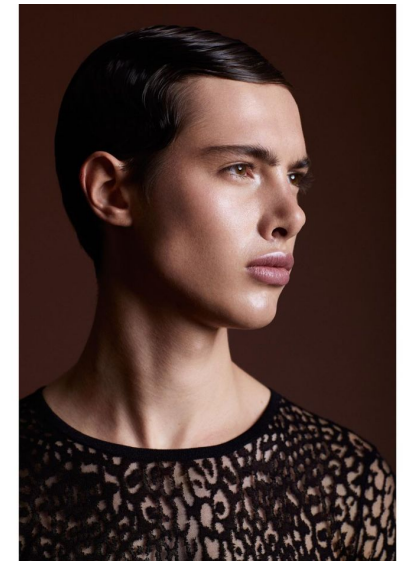

ABEL RASSAT

Height 185cm/6'1" Waist 75cm/29.5" Chest 90cm/35.5" Hips 90cm/35.5"
Hair Brown Eyes Green/Brown

Ny Vestergade 5 | 1471 København | CVR: 39261545
europa@twomanagement.com