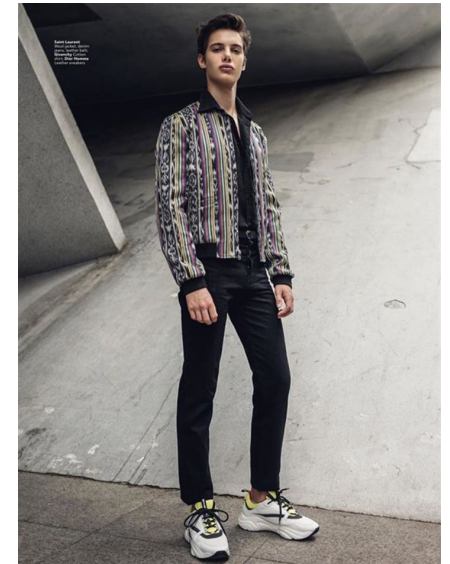

ABEL RASSAT

Height 185cm/6'1" Waist 75cm/29.5" Chest 90cm/35.5" Hips 90cm/35.5"
Hair Brown Eyes Green/Brown

Ny Vestergade 5 | 1471 København | CVR: 39261545
europa@twomanagement.com