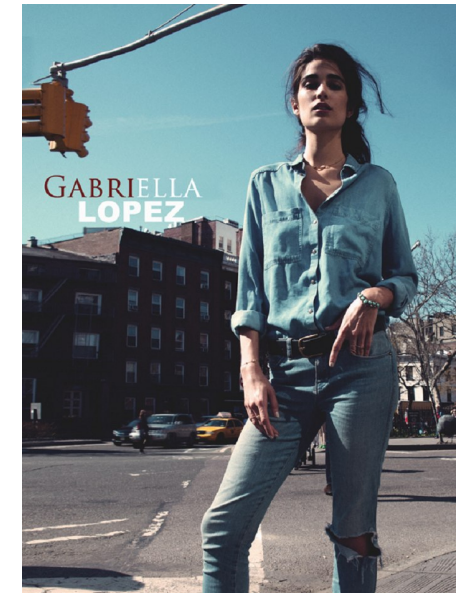

GABRIELLA LOPEZ

Height 175cm/5'9" Bust 86cm/34" B/C Waist 63cm/25" Hips 89cm/35"
 Dress 34 EU/4 US/6 UK Shoe 40.5 EU/9.5 US/7 UK Hair Brown
 Eyes Brown

Niels Hemmingsens Gade 20B, 4. | DK1153 Copenhagen
 europe@twomanagement.com