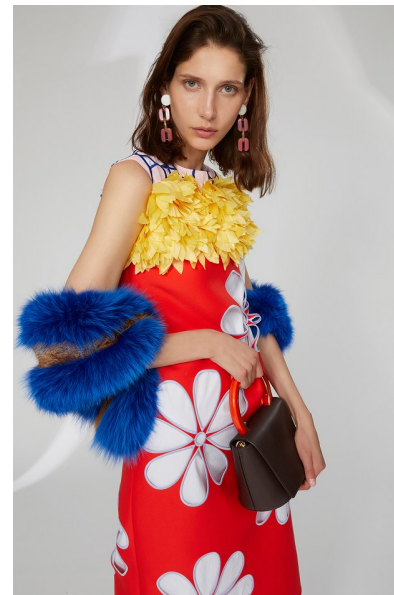

MARIIA Z

Height 176cm/5'9.5" Bust 84cm/33" Waist 62cm/24.5" Hips 92cm/36"
Dress 36 EU/6 US/8 UK Shoe 40 EU/9 US/6.5 UK Hair Brown
Eyes Blue/Grey

Niels Hemmingsens Gade 20B, 4. | DK1153 Copenhagen
europe@twomanagement.com