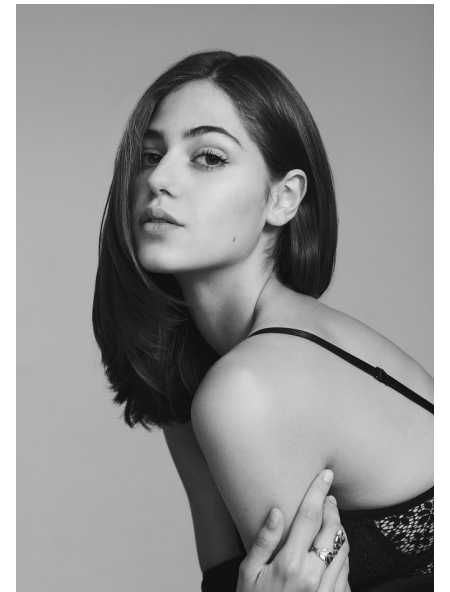

CYBILLA

Height 179cm/5'10.5" Bust 86cm/34" Waist 63cm/25" Hips 90cm/35.5"
Dress 34-36 EU/4-6 US/6-8 UK Shoe 40 EU/9 US/6.5 UK Hair Brown
Eyes Brown

Niels Hemmingsens Gade 20B, 4. | DK1153 Copenhagen
europe@twomanagement.com