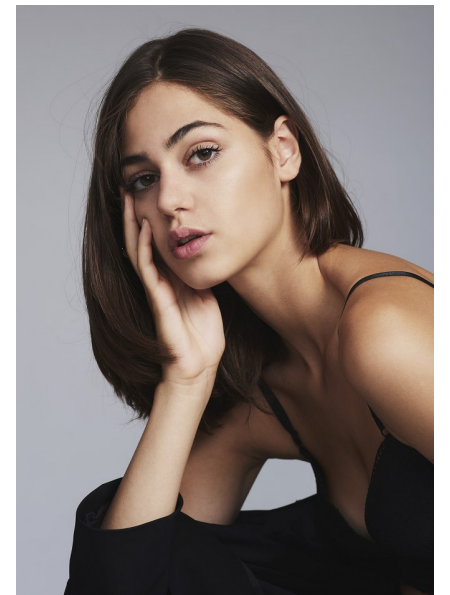

CYBILLA

Height 179cm/5'10.5" Bust 86cm/34" Waist 63cm/25" Hips 90cm/35.5"
Dress 34-36 EU/4-6 US/6-8 UK Shoe 40 EU/9 US/6.5 UK Hair Brown
Eyes Brown

Niels Hemmingsens Gade 20B, 4. | DK1153 Copenhagen
europe@twomanagement.com