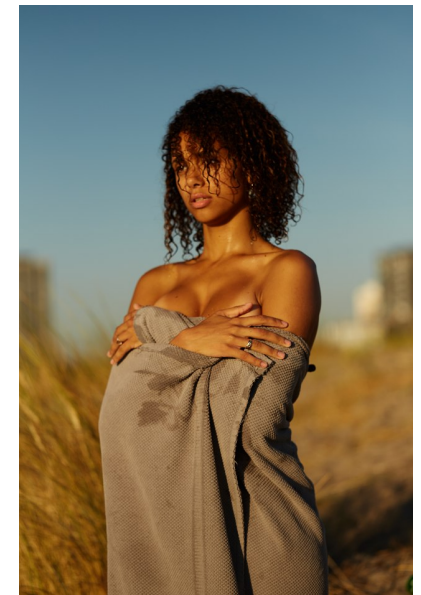

JASMIN DAHL

Height 172cm/5'7.5" Bust 87cm/34.5" D Waist 67cm/26.5" Hips 91cm/36"
Dress 34 EU/4 US/6 UK Shoe 39 EU/8 US/6 UK Hair Brown
Eyes Brown

Niels Hemmingsens Gade 20B, 4. | DK1153 Copenhagen
europe@twomanagement.com