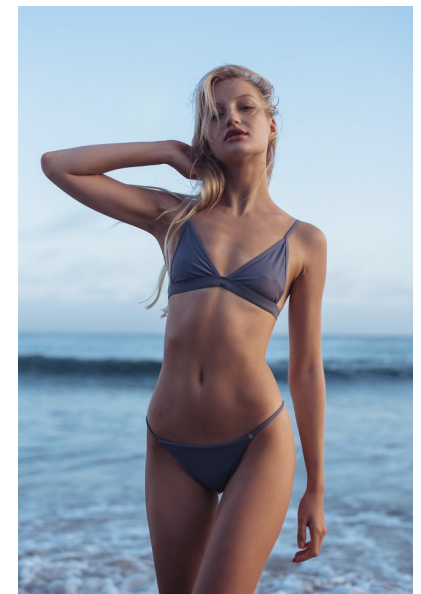

PAULINE IV

Height 170cm/5'7" Bust 80cm/31.5" Waist 55cm/21.5" Hips 85cm/33.5"
Dress 30-32 EU/0-2 US/2-4 UK Shoe 37.5 EU/6.5 US/4.5 UK Hair Blonde
Eyes Blue

Niels Hemmingsens Gade 20B, 4. | DK1153 Copenhagen
europe@twomanagement.com