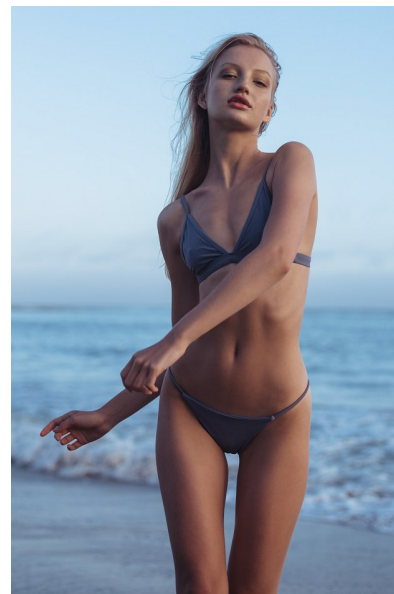

PAULINE IV

Height 170cm/5'7" Bust 80cm/31.5" Waist 55cm/21.5" Hips 85cm/33.5"
Dress 30-32 EU/0-2 US/2-4 UK Shoe 37.5 EU/6.5 US/4.5 UK Hair Blonde
Eyes Blue

Niels Hemmingsens Gade 20B, 4. | DK1153 Copenhagen
europe@twomanagement.com