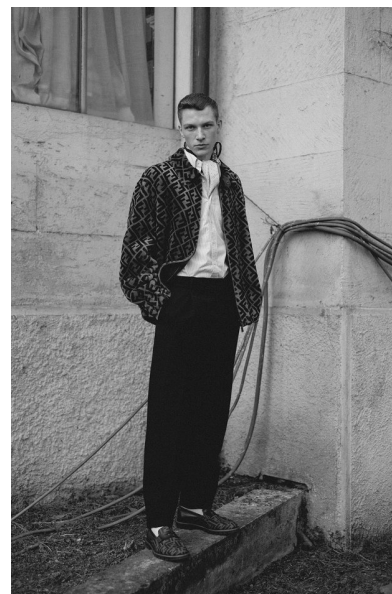

SIMON GANO

Height 188cm/6'2" Chest 88cm/34.5" Waist 76cm/30" Collar 37cm/14.5"
Suit 89cm/35"/45 Shoe 44 EU/10 US/9.5 UK Hair Light Red Eyes Blue

Niels Hemmingsens Gade 20B, 4. | DK1153 Copenhagen
europe@twomanagement.com