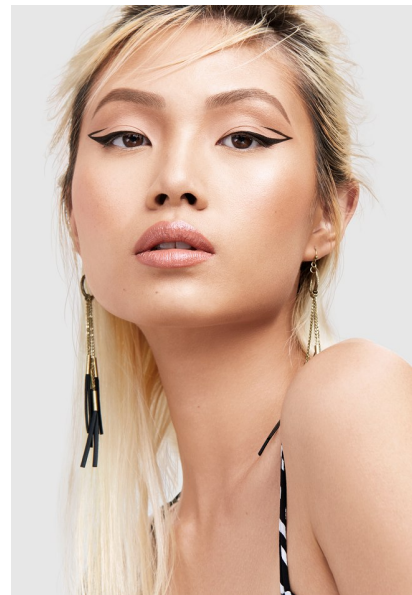

GRACE CHENG

Height 176cm/5'9.5" Bust 81cm/32" Waist 61cm/24" Hips 86cm/34"  
Dress 30-32 EU/0-2 US/2-4 UK Shoe 39 EU/8 US/6 UK Hair Blonde  
Eyes Brown

BOTTEGA VENETA

Niels Hemmingsens Gade 20B, 4. | DK1153 Copenhagen  
europe@twomanagement.com